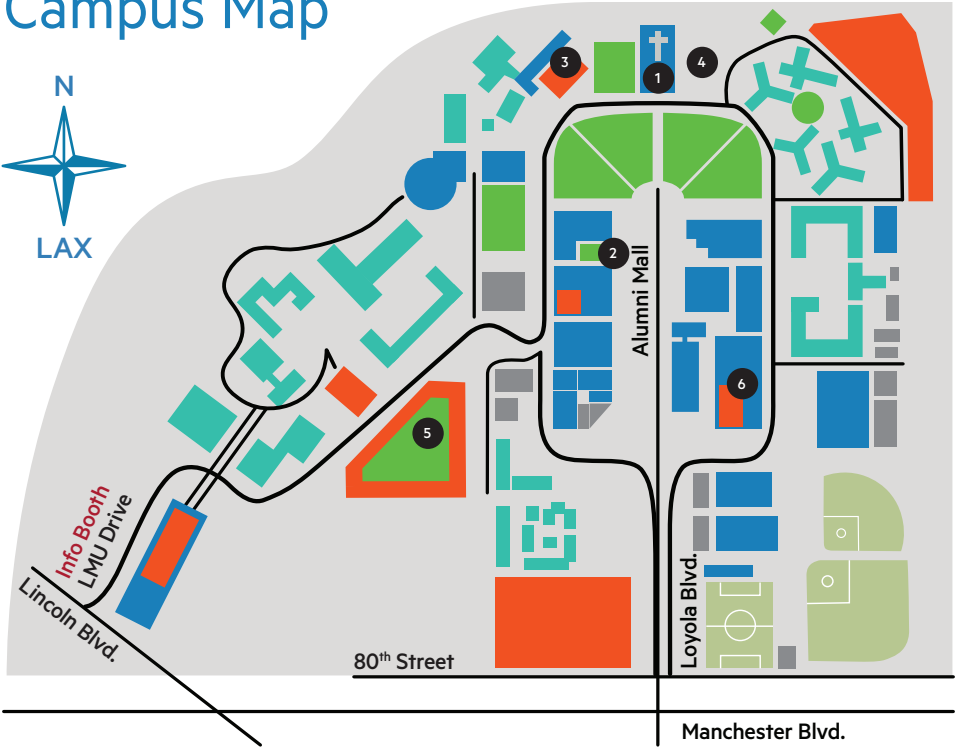

Loyola Marymount University Campus Map

- 1 Sacred Heart Chapel**, site of the graduation ceremony at 3 PM
- 2 St. Robert's Grass**, site of the post-ceremony reception
- 3 Parking lot** between Xavier Hall and Sacred Heart Chapel
- 4 Lot H** (on the opposite side of Sacred Heart Chapel)
- 5 Drollinger parking**
- 6 Featherston Life Sciences Building** underground parking